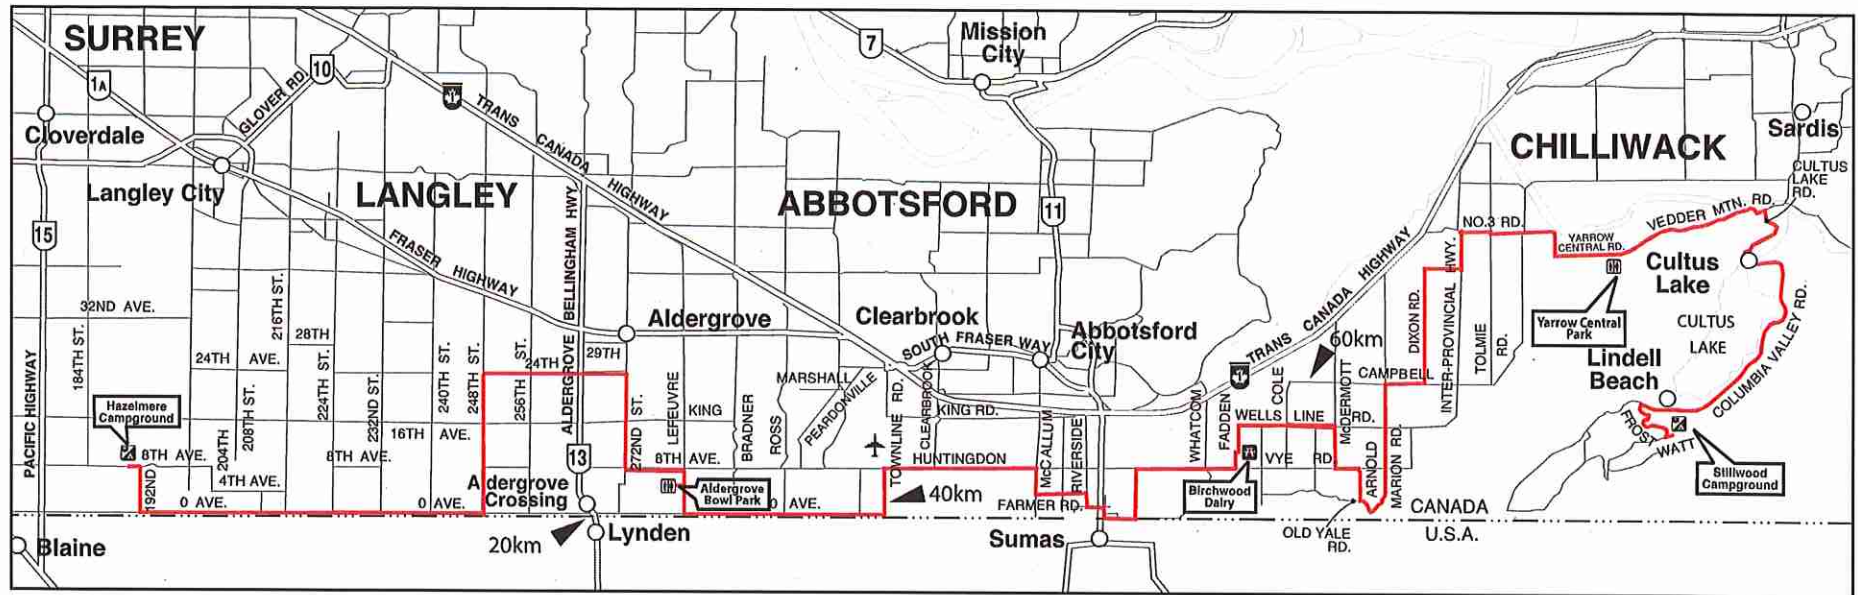

DAY 1 • BICYCLE TREK FOR LIFE & BREATH ROUTE MAP • DAY 1

START

Hazelmere Campgrounds
(18843 8th Ave, Surrey)

Turn left on 8th Ave
Turn right on 192nd St
Turn left on 0 Ave
Turn left on 248th St
Turn right on 24th Ave
Turn right on 272nd St
Turn left on 8th Ave
Turn right on Lefeuve Rd

REST STOP #1

Aldergrove Bowl Park
(Enter off Lefeuve Rd, Aldergrove)

Continue south on Lefeuve Rd
Turn left on 0 Ave
Turn left on Townline Rd
Turn right on Huntingdon Rd
Turn right on McCallum Rd
Turn left on Farmer Rd
Turn right on Riverside Rd
Turn left on 4th Ave
Turn right on B St
Turn left on 2nd Ave
2nd Ave turns in Boundary Rd
Turn left on Angus Campbell Rd
Turn right on Vye Rd
Turn left on Fadden Rd
Turn right on Nelles Rd

LUNCH STOP #2

Birchwood Dairy Farm
(1154 Fadden Rd, Abbotsford)

Continue North on Fadden Rd
Turn right on Wells Line Rd
Turn right on McDermott Dr
Turn left on Vye Rd
Turn right on Arnold Rd
Turn left on Old Yale Rd
Turn left at Marion Rd
Turn right on Campbell Rd
Turn left on Dixon Rd
Turn right at No 4 Rd
Turn left at Inter-Provincial Hwy
Turn right at No 3 Rd
Turn right at Tolmie Rd, then
immediate left at No 3 Rd
Turn left at Yarrow Central Rd

LUNCH STOP #2

Birchwood Dairy Farm
(1154 Fadden Rd, Abbotsford)

Continue South along Fadden
Turn right on Vye Rd
Turn left on Angus Campbell Rd
Turn right on Boundary Rd
Boundary Rd becomes 2nd Ave
Turn right on B St
Turn left on 4th Ave
Turn right on Riverside Rd
Turn left on Farmer Rd
Turn right on MacCallum Rd
Turn left on Huntingdon Rd
Turn right on Highway 13