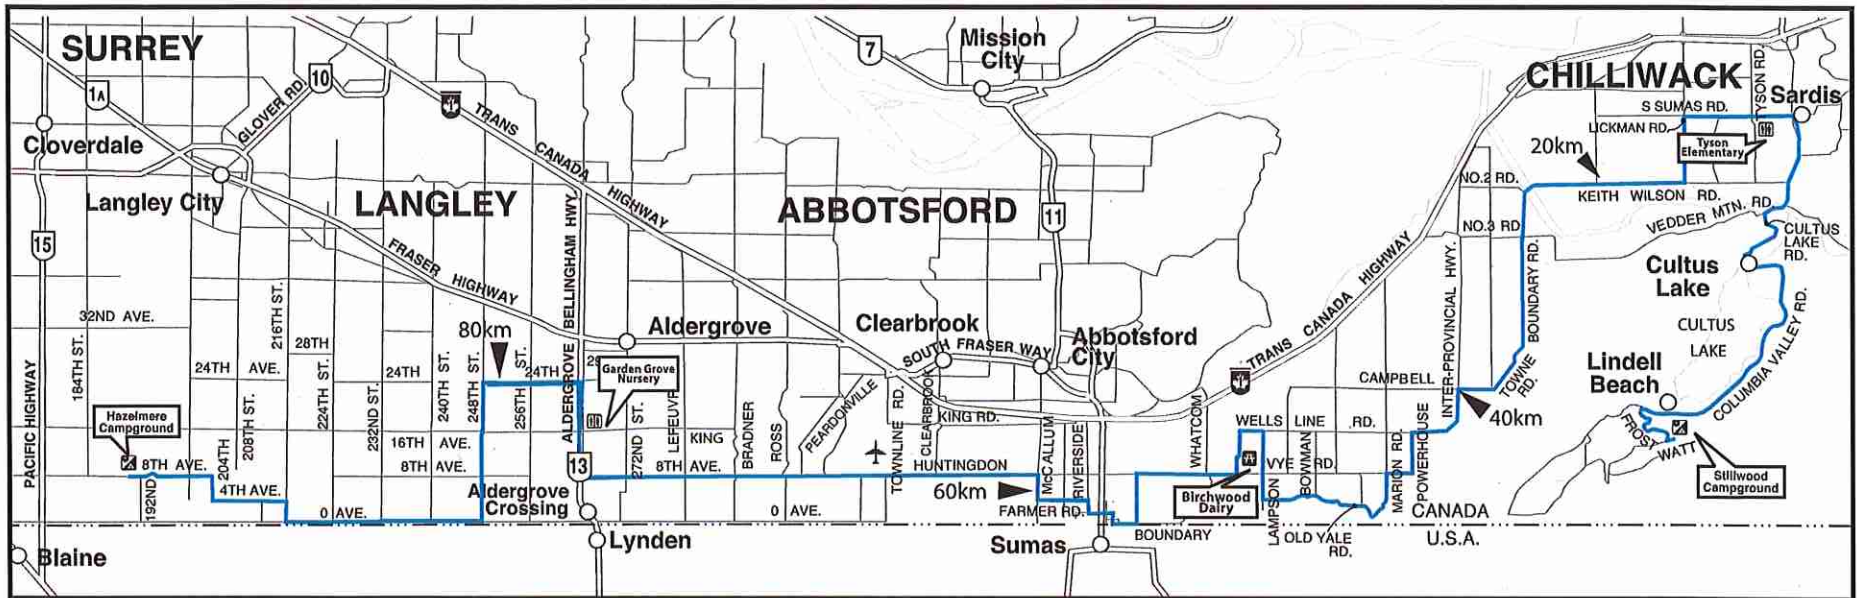

LUNCH STOP #2

Birchwood Dairy Farm
(1154 Fadden Rd, Abbotsford)

Continue North on Fadden Rd
Turn right on Wells Line Rd
Turn right on McDermott Dr
Turn left on Vye Rd
Turn right on Arnold Rd
Turn left on Old Yale Rd
Turn left at Marion Rd
Turn right on Campbell Rd
Turn left on Dixon Rd
Turn right at No 4 Rd
Turn left at Inter-Provincial Hwy
Turn right at No 3 Rd
Turn right at Tolmie Rd, then
immediate left at No 3 Rd
Turn left at Yarrow Central Rd

REST STOP #3

Yarrow Central Park
(42348 Yarrow Central Rd)

Continue East on Yarrow
Central Rd
Yarrow Central Rd becomes
Vedder Mountain Rd
Turn right on Cultus Lake Rd
Turn left on Frost Rd
Turn left on Watt Rd

DAY 1 FINISH

Camp Stillwood
(44005 Watt Rd, Lindell Beach)

Congratulations!
100km down, 100km to go...

DAY 2 • BICYCLE TREK FOR LIFE & BREATH ROUTE MAP • DAY 2

START

Camp Stillwood
(44005 Watt Rd, Lindell Beach)

LUNCH STOP #2

Birchwood Dairy Farm
(1154 Fadden Rd, Abbotsford)

Continue South along Fadden
Turn right on Vye Rd
Turn left on Angus Campbell Rd
Turn right on Boundary Rd
Boundary Rd becomes 2nd Ave
Turn right on B St
Turn left on 4th Ave
Turn right on Riverside Rd
Turn left on Farmer Rd
Turn right on MacCallum Rd
Turn left on Huntingdon Rd
Turn right on Highway 13